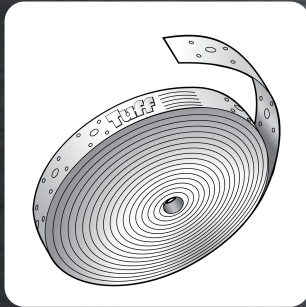

**BOT100X5SS316**

Size: 100 x 5mm  
316 Stainless Steel

**MULTI GRIP**

**MG100-SS**

Size: 100mm  
316 Stainless Steel

**TRIPLE LOCK LH**

**TLLH-SS**

Size: 105 mm  
316 Stainless Steel

**TRIPLE LOCK RH**

**TLRH-SS**

Size: 105mm  
316 Stainless Steel

**PUNCHED 0.8MM  
HOOP IRON**

**HI10X0.8X30ZSS316**

Size: 30mm x 0.8 x 10m  
316 Stainless Steel

**PUNCHED 0.8MM  
HOOP IRON**

**HI30X0.8X30ZSS316**

Size: 30mm x 0.8 x 30m  
316 Stainless Steel

**PUNCHED 1.0MM  
HOOP IRON**

**HI10X1.0X30ZSS316**

Size: 30mm x 1.0 x 10m  
316 Stainless Steel

**PUNCHED 1.0MM  
HOOP IRON**

**HI30X1.0X30ZSS316**

Size: 30mm x 1.0 x 30m  
316 Stainless Steel