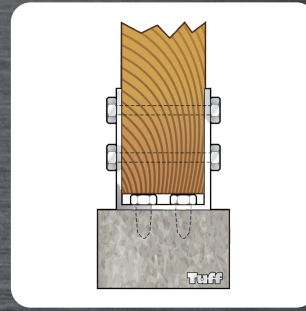

# PRODUCT CATALOGUE

**U CUP BOLT-ON-  
CONCRETE**

**BOC140X8SS316**

Size: 140 x 180mm  
316 Stainless Steel

**U CUP BOLT-ON-  
TRADESMAN**

**BOT90X5SS316**

Size: 90 x 5mm  
316 Stainless Steel

**U CUP BOLT-ON-  
TRADESMAN**

**TRIPLE LOCK RH**

**TLRH-SS**

Size: 105mm  
316 Stainless Steel

**PUNCHED 0.8MM  
HOOP IRON**

**HI10X0.8X30ZSS316**

Size: 30mm x 0.8 x 10m  
316 Stainless Steel

**PUNCHED 0.8MM  
HOOP IRON**

**HI30X0.8X30ZSS316**