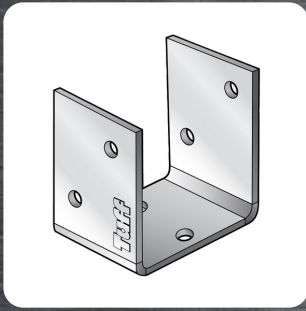

PRODUCT CATALOGUE

**U CUP BOLT-ON-
CONCRETE**

BOC140X8SS316

Size: 140 x 180mm
316 Stainless Steel