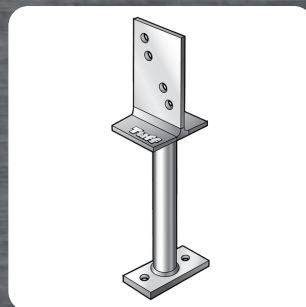

SUSTAINABLE DESIGN,  
**HIGHLY  
RECYCLABLE  
CONTENT** <<<

SMOOTH, BRIGHT,

**AND CLEAN**

>>> **APPEARANCE**

**BOLT ON T-BLADE  
HEAVY DUTY**

**BOTB150X10SS316**

Size: 150 x 250mm  
316 Stainless Steel

**BOLT ON T-BLADE  
HEAVY DUTY**

**BOTB200X10SS316**

Size: 200 x 300mm  
316 Stainless Steel

**BOLT ON T-BLADE  
HEAVY DUTY COVER**

**BOTB90COVER**

Size: 90 x 90mm  
316 Stainless Steel

**BOLT ON T-BLADE  
HEAVY DUTY COVER**

**BOTB115COVER**

Size: 115 x 115mm  
316 Stainless Steel

**BOLT ON T-BLADE  
HEAVY DUTY COVER**

**BOTB150COVER**

Size: 150 x 150mm  
316 Stainless Steel

**BOLT ON T-BLADE  
HEAVY DUTY COVER**

**BOTB200COVER**

Size: 200 x 200mm  
316 Stainless Steel

**T-BLADE POST  
SUPPORT**

**TB90X450SS316**

Size: 90 x 150mm  
Shaft Height: 450mm  
316 Stainless Steel

**T-BLADE STIRRUP  
HEAVY DUTY**

**TB115X600SS316**

Size: 115 x 600mm  
316 Stainless Steel

**T-BLADE STIRRUP  
HEAVY DUTY**