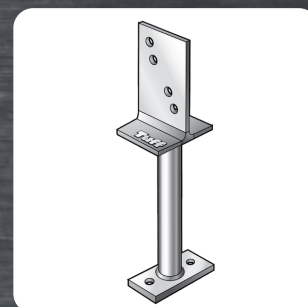

Size: 115 x 115mm  
316 Stainless Steel

**BOLT ON T-BLADE  
HEAVY DUTY COVER**

**BOTB150COVER**

Size: 150 x 150mm  
316 Stainless Steel

**BOLT ON T-BLADE  
HEAVY DUTY COVER**

**BOTB200COVER**

Size: 200 x 200mm  
316 Stainless Steel

**T-BLADE POST  
SUPPORT**

**TB90X450SS316**

Size: 90 x 150mm  
Shaft Height: 450mm  
316 Stainless Steel

**T-BLADE STIRRUP  
HEAVY DUTY**

**TB115X600SS316**

Size: 115 x 600mm  
316 Stainless Steel

**T-BLADE STIRRUP  
HEAVY DUTY**

**TB150X600SS316**

Size: 150 x 600mm  
316 Stainless Steel