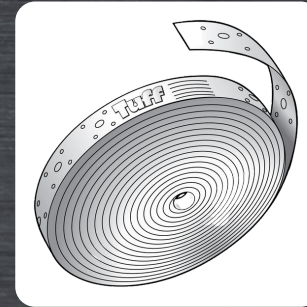

**TRIPLE LOCK RH**

**TLRH-SS**

Size: 105mm  
316 Stainless Steel

**PUNCHED 0.8MM  
HOOP IRON**

**HI10X0.8X30ZSS316**

Size: 30mm x 0.8 x 10m  
316 Stainless Steel

**PUNCHED 0.8MM  
HOOP IRON**

**HI30X0.8X30ZSS316**

Size: 30mm x 0.8 x 30m  
316 Stainless Steel

**PUNCHED 1.0MM  
HOOP IRON**

**HI10X1.0X30ZSS316**

Size: 30mm x 1.0 x 10m  
316 Stainless Steel

**PUNCHED 1.0MM  
HOOP IRON**

**HI30X1.0X30ZSS316**

Size: 30mm x 1.0 x 30m  
316 Stainless Steel