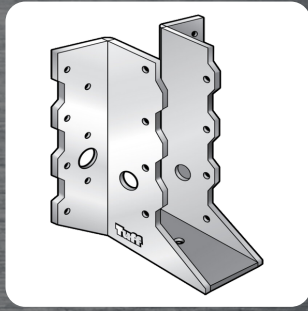

# PRODUCT CATALOGUE

**JOIST SUPPORT**

**JS12045SS**

Size: 120 x 45mm  
316 Stainless Steel

**JOIST SUPPORT**

**JS12050SS**

Size: 120 X 50mm  
316 Stainless Steel

**JOIST SUPPORT**