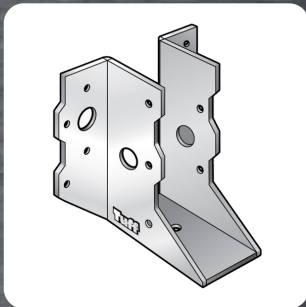

Size: 30mm x 0.8 x 30m  
316 Stainless Steel

**PUNCHED 1.0MM  
HOOP IRON**

**HI10X1.0X30ZSS316**

Size: 30mm x 1.0 x 10m  
316 Stainless Steel

**PUNCHED 1.0MM  
HOOP IRON**

**HI30X1.0X30ZSS316**

Size: 30mm x 1.0 x 30m  
316 Stainless Steel

**JOIST SUPPORT**

**JS9035SS**

Size: 90 x 35mm  
316 Stainless Steel

**JOIST SUPPORT**

**JS9045SS**

Size: 90 x 45mm  
316 Stainless Steel

**JOIST SUPPORT**

**JS9050SS**

Size: 90 x 50mm  
316 Stainless Steel

**JOIST SUPPORT**

**JS12035SS**

Size: 120 x 35mm  
316 Stainless Steel