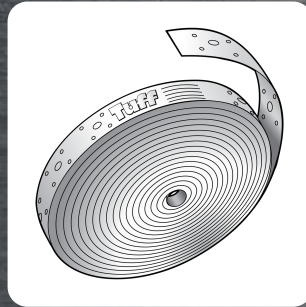

**TRIPLE LOCK RH**

**TLRH-SS**

Size: 105mm  
316 Stainless Steel

**PUNCHED 0.8MM  
HOOP IRON**

**HI10X0.8X30ZSS316**

Size: 30mm x 0.8 x 10m  
316 Stainless Steel

**PUNCHED 0.8MM  
HOOP IRON**

**HI30X0.8X30ZSS316**

Size: 30mm x 0.8 x 30m  
316 Stainless Steel

**PUNCHED 1.0MM  
HOOP IRON**

**HI10X1.0X30ZSS316**

Size: 30mm x 1.0 x 10m  
316 Stainless Steel

**PUNCHED 1.0MM  
HOOP IRON**

**HI30X1.0X30ZSS316**

Size: 30mm x 1.0 x 30m  
316 Stainless Steel