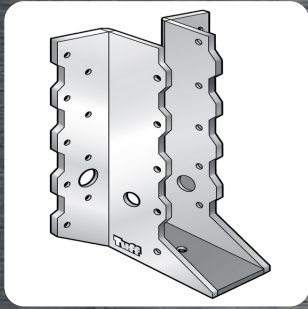

**JS14045SS**

Size: 140 x 45mm  
316 Stainless Steel

**JOIST SUPPORT**

**JS14050SS**

Size: 140 x 50mm  
316 Stainless Steel

**JOIST SUPPORT**

**JS18045SS**

Size: 180 x 45mm  
316 Stainless Steel

**JOIST SUPPORT**

**JS18050SS**

Size: 180 x 50mm  
316 Stainless Steel

LESS FRICTION AND

**SURFACE  
DRAG** <<<

HIGH LEVEL OF DURABILITY

**AND  
CORROSION  
PROTECTION** >>>

**JOIST SUPPORT**