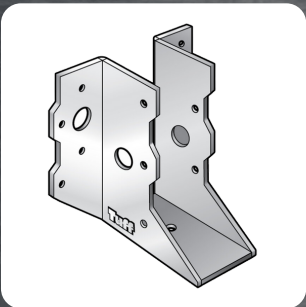

**TRIPLE LOCK RH**

**TLRH-SS**

Size: 105mm  
316 Stainless Steel

**PUNCHED 0.8MM  
HOOP IRON**

**HI10X0.8X30ZSS316**

Size: 30mm x 0.8 x 10m  
316 Stainless Steel

**PUNCHED 0.8MM  
HOOP IRON**

**HI30X0.8X30ZSS316**

Size: 30mm x 0.8 x 30m  
316 Stainless Steel

**PUNCHED 1.0MM  
HOOP IRON**

**HI10X1.0X30ZSS316**

Size: 30mm x 1.0 x 10m  
316 Stainless Steel

**PUNCHED 1.0MM  
HOOP IRON**

**HI30X1.0X30ZSS316**

Size: 30mm x 1.0 x 30m  
316 Stainless Steel

**JOIST SUPPORT**

**JS9035SS**

Size: 90 x 35mm  
316 Stainless Steel

**JOIST SUPPORT**

**JS9045SS**

Size: 90 x 45mm  
316 Stainless Steel

**JOIST SUPPORT**

**JS9050SS**