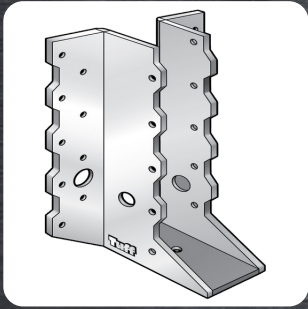

**JS14045SS**

Size: 140 x 45mm  
316 Stainless Steel

**JOIST SUPPORT**

**JS14050SS**

Size: 140 x 50mm  
316 Stainless Steel

**JOIST SUPPORT**

**JS18045SS**

Size: 180 x 45mm  
316 Stainless Steel

**JOIST SUPPORT**

**JS18050SS**

Size: 180 x 50mm  
316 Stainless Steel

LESS FRICTION AND

**SURFACE  
DRAG** <<<

HIGH LEVEL OF DURABILITY

**AND  
CORROSION  
PROTECTION** >>>

**JOIST SUPPORT**