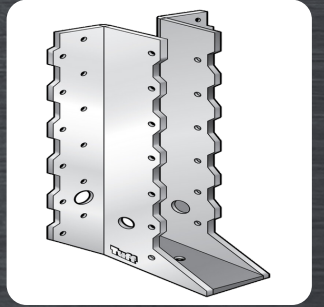

**JOIST SUPPORT**

**JS18050SS**

Size: 180 x 50mm  
316 Stainless Steel

LESS FRICTION AND

**SURFACE  
DRAG** <<<

HIGH LEVEL OF DURABILITY

**AND  
CORROSION  
PROTECTION** >>>

**JOIST SUPPORT**

**JS22045SS**

Size: 220 x 45mm  
316 Stainless Steel

**JOIST SUPPORT**

**JS22050SS**

Size: 220 x 50mm  
316 Stainless Steel

**ANGLE BRACKET**

**F0201SS316**

Size: 50 x 50 x 50 x  
5mm  
316 Stainless Steel