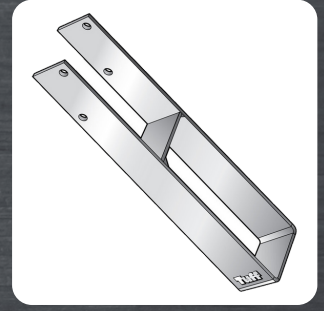

TORNADO POST SUPPORT

T100X600SS316

Size: 100 x 600mm
316 Stainless Steel