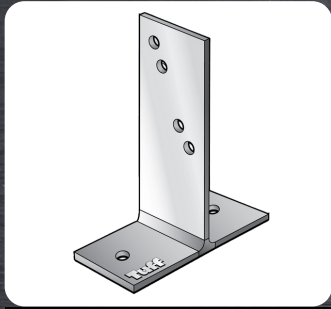

# PRODUCT CATALOGUE

**BOLT ON T-BLADE  
HEAVY DUTY**

**BOTB90X8SS316**

Size: 90 x 250mm  
316 Stainless Steel

**BOLT ON T-BLADE  
HEAVY DUTY**

**BOTB115X8SS316**

Size: 115 / 125 x 250mm  
316 Stainless Steel

SUSTAINABLE DESIGN,  
**HIGHLY  
RECYCLABLE  
CONTENT** <<<

SMOOTH, BRIGHT,

**AND CLEAN**

>>> **APPEARANCE**

**BOLT ON T-BLADE  
HEAVY DUTY**

**BOTB150X10SS316**

Size: 150 x 250mm  
316 Stainless Steel

**BOLT ON T-BLADE  
HEAVY DUTY**