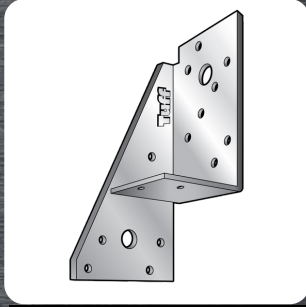

**BOT100X5SS316**

Size: 100 x 5mm  
316 Stainless Steel

**MULTI GRIP**

**MG100-SS**

Size: 100mm  
316 Stainless Steel

**TRIPLE LOCK LH**

**TLLH-SS**

Size: 105 mm  
316 Stainless Steel

**TRIPLE LOCK RH**

**TLRH-SS**

Size: 105mm  
316 Stainless Steel

**PUNCHED 0.8MM  
HOOP IRON**

**HI10X0.8X30ZSS316**

Size: 30mm x 0.8 x 10m  
316 Stainless Steel

**PUNCHED 0.8MM  
HOOP IRON**

**HI30X0.8X30ZSS316**

Size: 30mm x 0.8 x 30m  
316 Stainless Steel

**PUNCHED 1.0MM  
HOOP IRON**

**HI10X1.0X30ZSS316**

Size: 30mm x 1.0 x 10m  
316 Stainless Steel

**PUNCHED 1.0MM  
HOOP IRON**

**HI30X1.0X30ZSS316**

Size: 30mm x 1.0 x 30m  
316 Stainless Steel