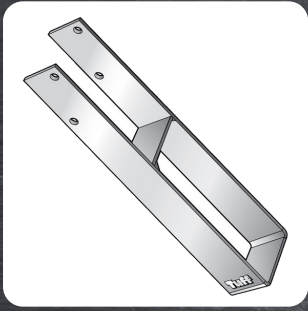

PRODUCT CATALOGUE

TORNADO POST SUPPORT

T90X450SS316

Size: 90 x 450mm
316 Stainless Steel