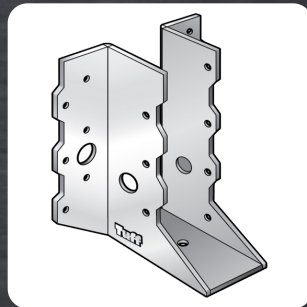

Size: 30mm x 0.8 x 30m  
316 Stainless Steel

**PUNCHED 1.0MM  
HOOP IRON**

**HI10X1.0X30ZSS316**

Size: 30mm x 1.0 x 10m  
316 Stainless Steel

**PUNCHED 1.0MM  
HOOP IRON**

**HI30X1.0X30ZSS316**

Size: 30mm x 1.0 x 30m  
316 Stainless Steel

**JOIST SUPPORT**

**JS9035SS**

Size: 90 x 35mm  
316 Stainless Steel

**JOIST SUPPORT**

**JS9045SS**

Size: 90 x 45mm  
316 Stainless Steel

**JOIST SUPPORT**

**JS9050SS**

Size: 90 x 50mm  
316 Stainless Steel

**JOIST SUPPORT**

**JS12035SS**

Size: 120 x 35mm  
316 Stainless Steel