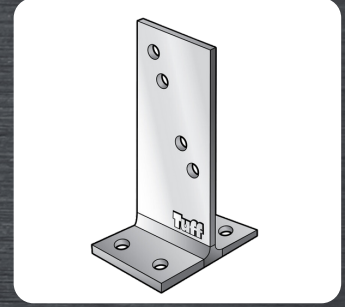

# PRODUCT CATALOGUE

**BOLT ON T-BLADE  
HEAVY DUTY**

**BOTB90X8SS316**

Size: 90 x 250mm  
316 Stainless Steel

**BOLT ON T-BLADE  
HEAVY DUTY**

**BOTB115X8SS316**

Size: 115 / 125 x 250mm  
316 Stainless Steel

SUSTAINABLE DESIGN,  
**HIGHLY  
RECYCLABLE  
CONTENT** <<<

SMOOTH, BRIGHT,

**AND CLEAN**

>>> **APPEARANCE**

**BOLT ON T-BLADE  
HEAVY DUTY**

**BOTB150X10SS316**

Size: 150 x 250mm  
316 Stainless Steel

**BOLT ON T-BLADE  
HEAVY DUTY**

**BOTB200X10SS316**

Size: 200 x 300mm  
316 Stainless Steel

**BOLT ON T-BLADE  
HEAVY DUTY COVER**

**BOTB90COVER**

Size: 90 x 90mm  
316 Stainless Steel

**BOLT ON T-BLADE  
HEAVY DUTY COVER**

**BOTB115COVER**

Size: 115 x 115mm  
316 Stainless Steel

**BOLT ON T-BLADE  
HEAVY DUTY COVER**

**BOTB150COVER**

Size: 150 x 150mm  
316 Stainless Steel

**BOLT ON T-BLADE  
HEAVY DUTY COVER**

**BOTB200COVER**

Size: 200 x 200mm  
316 Stainless Steel