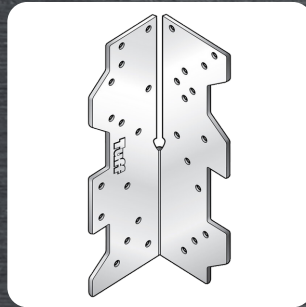

# PRODUCT CATALOGUE

**U CUP BOLT-ON-  
CONCRETE**

**BOC140X8SS316**

Size: 140 x 180mm  
316 Stainless Steel

**U CUP BOLT-ON-  
TRADESMAN**

**BOT90X5SS316**

Size: 90 x 5mm  
316 Stainless Steel

**U CUP BOLT-ON-  
TRADESMAN**

**BOT100X5SS316**

Size: 100 x 5mm  
316 Stainless Steel

**MULTI GRIP**

**MG100-SS**

Size: 100mm  
316 Stainless Steel

**TRIPLE LOCK LH**

**TLLH-SS**

Size: 105 mm  
316 Stainless Steel

**TRIPLE LOCK RH**

**TLRH-SS**

Size: 105mm  
316 Stainless Steel

**PUNCHED 0.8MM  
HOOP IRON**

**HI10X0.8X30ZSS316**

Size: 30mm x 0.8 x 10m  
316 Stainless Steel

**PUNCHED 0.8MM  
HOOP IRON**

**HI30X0.8X30ZSS316**