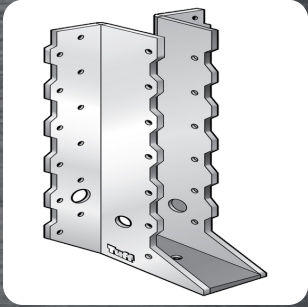

**JOIST SUPPORT**

**JS18050SS**

Size: 180 x 50mm  
316 Stainless Steel

LESS FRICTION AND

**SURFACE  
DRAG** <<<

HIGH LEVEL OF DURABILITY

**AND  
CORROSION  
PROTECTION** >>>

**JOIST SUPPORT**

**JS22045SS**

Size: 220 x 45mm  
316 Stainless Steel

**JOIST SUPPORT**

**JS22050SS**

Size: 220 x 50mm  
316 Stainless Steel

**ANGLE BRACKET**

**F0201SS316**

Size: 50 x 50 x 50 x  
5mm  
316 Stainless Steel