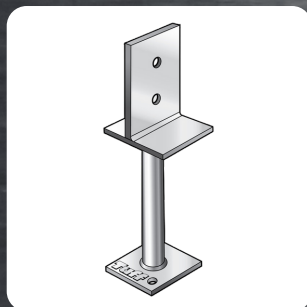

**BOTB200X10SS316**

Size: 200 x 300mm  
316 Stainless Steel

**BOLT ON T-BLADE  
HEAVY DUTY COVER**

**BOTB90COVER**

Size: 90 x 90mm  
316 Stainless Steel

**BOLT ON T-BLADE  
HEAVY DUTY COVER**

**BOTB115COVER**

Size: 115 x 115mm  
316 Stainless Steel

**BOLT ON T-BLADE  
HEAVY DUTY COVER**

**BOTB150COVER**

Size: 150 x 150mm  
316 Stainless Steel

**BOLT ON T-BLADE  
HEAVY DUTY COVER**

**BOTB200COVER**

Size: 200 x 200mm  
316 Stainless Steel

**T-BLADE POST  
SUPPORT**

**TB90X450SS316**

Size: 90 x 150mm  
Shaft Height: 450mm  
316 Stainless Steel

**T-BLADE STIRRUP  
HEAVY DUTY**

**TB115X600SS316**

Size: 115 x 600mm  
316 Stainless Steel

**T-BLADE STIRRUP  
HEAVY DUTY**