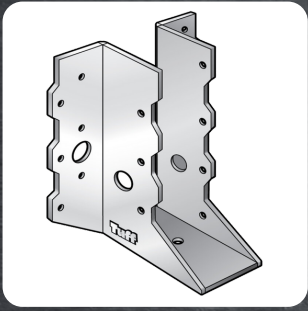

**JOIST SUPPORT**

**JS9035SS**

Size: 90 x 35mm  
316 Stainless Steel

**JOIST SUPPORT**

**JS9045SS**

Size: 90 x 45mm  
316 Stainless Steel

**JOIST SUPPORT**

**JS9050SS**

Size: 90 x 50mm  
316 Stainless Steel

**JOIST SUPPORT**

**JS12035SS**

Size: 120 x 35mm  
316 Stainless Steel

# PRODUCT CATALOGUE

**JOIST SUPPORT**

**JS12045SS**

Size: 120 x 45mm  
316 Stainless Steel

**JOIST SUPPORT**

**JS12050SS**

Size: 120 X 50mm  
316 Stainless Steel

**JOIST SUPPORT**