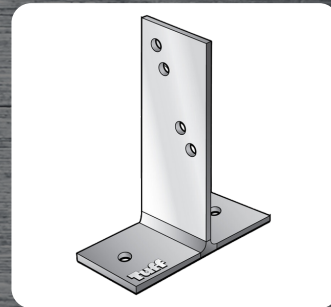

# PRODUCT CATALOGUE

**BOLT ON T-BLADE  
HEAVY DUTY**

**BOTB90X8SS316**

Size: 90 x 250mm  
316 Stainless Steel

**BOLT ON T-BLADE  
HEAVY DUTY**

**BOTB115X8SS316**

Size: 115 / 125 x 250mm  
316 Stainless Steel

SUSTAINABLE DESIGN,  
**HIGHLY  
RECYCLABLE  
CONTENT** <<<

SMOOTH, BRIGHT,

**AND CLEAN**

>>> **APPEARANCE**

**BOLT ON T-BLADE  
HEAVY DUTY**

**BOTB150X10SS316**

Size: 150 x 250mm  
316 Stainless Steel

**BOLT ON T-BLADE  
HEAVY DUTY**

**BOTB200X10SS316**

Size: 200 x 300mm  
316 Stainless Steel

**BOLT ON T-BLADE  
HEAVY DUTY COVER**

**BOTB90COVER**

Size: 90 x 90mm  
316 Stainless Steel

**BOLT ON T-BLADE  
HEAVY DUTY COVER**

**BOTB115COVER**