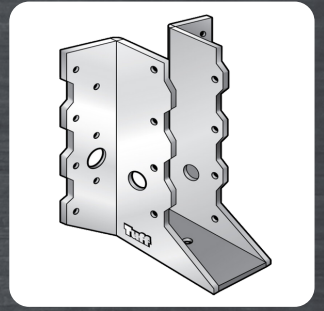

# PRODUCT CATALOGUE

**JOIST SUPPORT**

**JS12045SS**

Size: 120 x 45mm  
316 Stainless Steel

**JOIST SUPPORT**

**JS12050SS**

Size: 120 X 50mm  
316 Stainless Steel

**JOIST SUPPORT**

**JS14045SS**

Size: 140 x 45mm  
316 Stainless Steel

**JOIST SUPPORT**

**JS14050SS**

Size: 140 x 50mm  
316 Stainless Steel

**JOIST SUPPORT**

**JS18045SS**

Size: 180 x 45mm  
316 Stainless Steel

**JOIST SUPPORT**

**JS18050SS**

Size: 180 x 50mm  
316 Stainless Steel

LESS FRICTION AND

**SURFACE  
DRAG** <<<

HIGH LEVEL OF DURABILITY

**AND  
CORROSION  
PROTECTION** >>>

**JOIST SUPPORT**