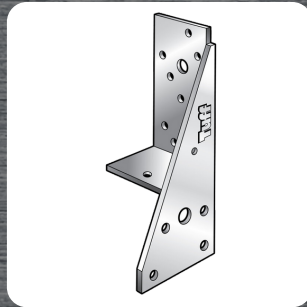

**BOT100X5SS316**

Size: 100 x 5mm  
316 Stainless Steel

**MULTI GRIP**

**MG100-SS**

Size: 100mm  
316 Stainless Steel

**TRIPLE LOCK LH**

**TLLH-SS**

Size: 105 mm  
316 Stainless Steel

**TRIPLE LOCK RH**

**TLRH-SS**

Size: 105mm  
316 Stainless Steel

**PUNCHED 0.8MM  
HOOP IRON**

**HI10X0.8X30ZSS316**

Size: 30mm x 0.8 x 10m  
316 Stainless Steel

**PUNCHED 0.8MM  
HOOP IRON**

**HI30X0.8X30ZSS316**