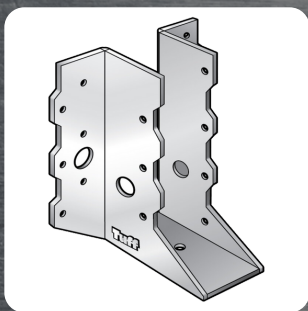

**JOIST SUPPORT**

**JS9035SS**

Size: 90 x 35mm  
316 Stainless Steel

**JOIST SUPPORT**

**JS9045SS**

Size: 90 x 45mm  
316 Stainless Steel

**JOIST SUPPORT**

**JS9050SS**

Size: 90 x 50mm  
316 Stainless Steel

**JOIST SUPPORT**

**JS12035SS**

Size: 120 x 35mm  
316 Stainless Steel

# PRODUCT CATALOGUE

**JOIST SUPPORT**

**JS12045SS**

Size: 120 x 45mm  
316 Stainless Steel

**JOIST SUPPORT**

**JS12050SS**

Size: 120 X 50mm  
316 Stainless Steel

**JOIST SUPPORT**