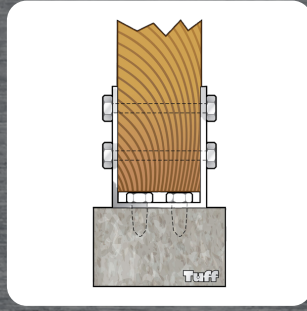

**U CUP BOLT-ON-
TRADESMAN**

BOT90X5SS316

Size: 90 x 5mm
316 Stainless Steel