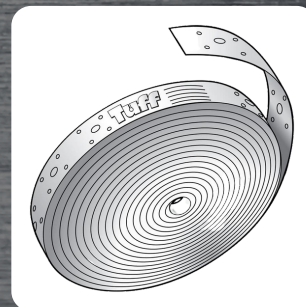

**TRIPLE LOCK RH**

**TLRH-SS**

Size: 105mm  
316 Stainless Steel

**PUNCHED 0.8MM  
HOOP IRON**

**HI10X0.8X30ZSS316**

Size: 30mm x 0.8 x 10m  
316 Stainless Steel

**PUNCHED 0.8MM  
HOOP IRON**

**HI30X0.8X30ZSS316**

Size: 30mm x 0.8 x 30m  
316 Stainless Steel

**PUNCHED 1.0MM  
HOOP IRON**

**HI10X1.0X30ZSS316**

Size: 30mm x 1.0 x 10m  
316 Stainless Steel

**PUNCHED 1.0MM  
HOOP IRON**

**HI30X1.0X30ZSS316**

Size: 30mm x 1.0 x 30m  
316 Stainless Steel