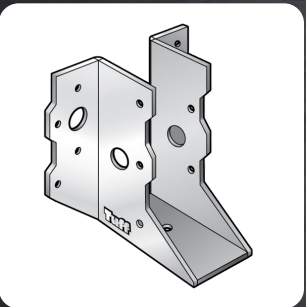

**TRIPLE LOCK RH**

**TLRH-SS**

Size: 105mm  
316 Stainless Steel

**PUNCHED 0.8MM  
HOOP IRON**

**HI10X0.8X30ZSS316**

Size: 30mm x 0.8 x 10m  
316 Stainless Steel

**PUNCHED 0.8MM  
HOOP IRON**

**HI30X0.8X30ZSS316**

Size: 30mm x 0.8 x 30m  
316 Stainless Steel

**PUNCHED 1.0MM  
HOOP IRON**

**HI10X1.0X30ZSS316**

Size: 30mm x 1.0 x 10m  
316 Stainless Steel

**PUNCHED 1.0MM  
HOOP IRON**

**HI30X1.0X30ZSS316**

Size: 30mm x 1.0 x 30m  
316 Stainless Steel

**JOIST SUPPORT**

**JS9035SS**

Size: 90 x 35mm  
316 Stainless Steel

**JOIST SUPPORT**

**JS9045SS**

Size: 90 x 45mm  
316 Stainless Steel

**JOIST SUPPORT**

**JS9050SS**