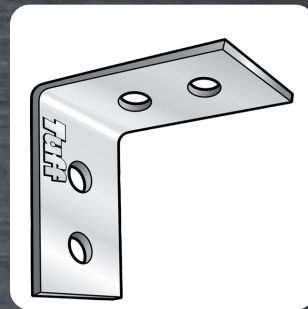

**JOIST SUPPORT**

**JS18050SS**

Size: 180 x 50mm  
316 Stainless Steel

LESS FRICTION AND

**SURFACE  
DRAG** <<<

HIGH LEVEL OF DURABILITY

**AND  
CORROSION  
PROTECTION** >>>

**JOIST SUPPORT**

**JS22045SS**

Size: 220 x 45mm  
316 Stainless Steel

**JOIST SUPPORT**

**JS22050SS**

Size: 220 x 50mm  
316 Stainless Steel

**ANGLE BRACKET**

**F0201SS316**

Size: 50 x 50 x 50 x  
5mm  
316 Stainless Steel

**ANGLE BRACKET**

**F0205SS316**

Size: 50 x 100 x 50 x  
5mm  
316 Stainless Steel

**ANGLE BRACKET**

**F0208SS316**

Size: 80 x 80 x 40 x  
5mm  
316 Stainless Steel